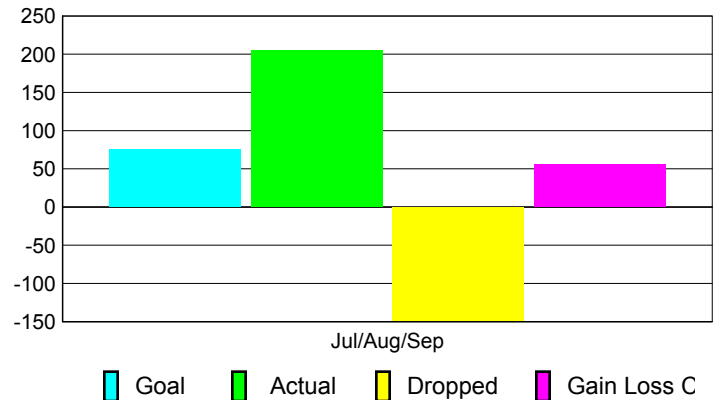

Membership Results 2010-2011

Goal, New, Dropped, Gain/Loss

Comparison of Membership Gain/Loss

Current Year Compared to the Previous Year